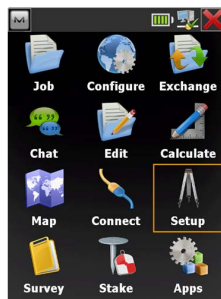

Large handheld screen, wireless connectivity and a speedy operating system make Sokkia's Mesa a perfect tool for the everyday job site.

Large 5.7" VGA Color Touchscreen

Sokkia's Mesa offers better visibility of software applications, on-screen keyboards, and graphics with its large sun-light readable screen. The screen can also be configured to display vertically or horizontally, ideal for use in handheld vertical or on-the-pole horizontal orientation.

Integrated Connectivity

Bluetooth® Class 1 technology and Wi-Fi come standard. Use the Mesa to easily communicate with instruments or quickly email files back to the office.

Options

Sokkia's Mesa can be configured with GPS, cellular functionality or a 3.2MP camera. These additions make the Mesa great for pairing with a robotic total station, optical total station or RTK rover. The Mesa also has an optional docking station that can be configured for in-cab vehicle operation for a site manager.

MAGNET™

A software solution that streamlines workflow for surveyors, contractors, engineers and mapping professionals.

Field

A modern, graphic user interface with large icons, shortcut buttons, and fast access tabs provide productive, quick workflows. Control the measurements of the instrument plus COGO and adjustment calculations with MAGNET Field.